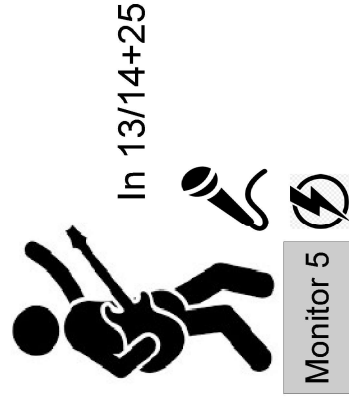

Riser 2x2m h=40cm

Riser 2x1m h=20cm

Riser 2x2m h=20cm

IN 21+22

In 17/18+23

In 19/20+24