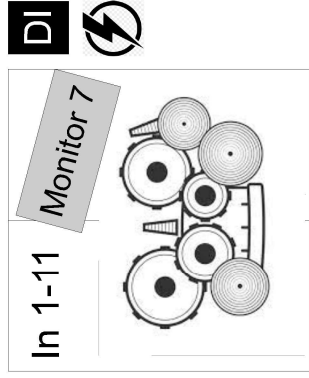

Riser 2x2m h=40cm

Riser 2x1m h=20cm

Riser 2x2m h=20cm

IN 21+22

In 17/18+23

In 19/20+24